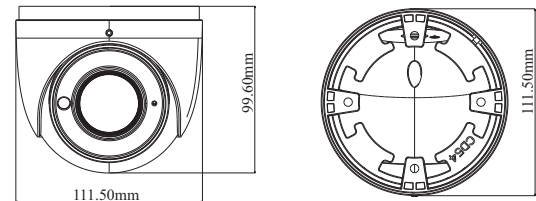

| Others | |
|--------------------------|----------------------------------------------------------------------------------------------|
| Power Supply | DC 12V/PoE |
| Power Consumption | < 8W |
| Operating Environment | - 30 °C ~ 60 °C (-22°F~140°F) Humidity: less than 95 % (non-condensing) |
| Dimensions (mm) | Φ 111.5 × 99.6 |
| Weight (net) | Approx. 0.64KG |
| Installation | Ceiling mounting (wall mounting available with the junction box and bracket) |
| Certificate | CE, FCC |
| Environmental Protection | Complies with Directive EU RoHS, WEEE(2012/19/EU), directive 94/62/EC and REACH(EC1907/2006) |

DIMENSIONS

AVAILABLE ACCESSORIES

AVAILABLE MODEL

| | | |
|-----------------|------------------------|-----------------------|
| Available Model | TD-9525S3(D/FZ/PE/AR3) | Manual varifocal lens |
|-----------------|------------------------|-----------------------|