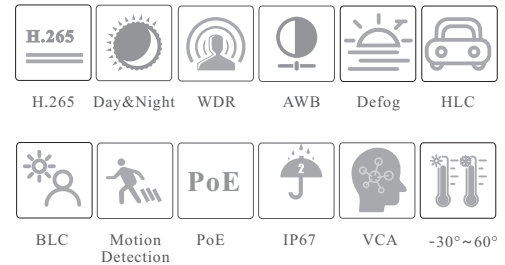

CAMERA

TD-9525S3

2MP IR Water-Proof Turret Network Camera

- 2MP (1920 × 1080) H.265 full real time coding
- Max. resolution: 1920 × 1080; ICR auto switch, true day / night
- 30 ~ 50m IR night view distance
- 3D DNR, digital WDR, HLC, BLC and ROI coding
- 1CH built-in MIC
- Hardware reset
- Built-in micro SD card slot, up to 128GB
- DC12V/PoE power supply
- IP67 ingress protection;
- Support dual streams
- Support remote monitoring by smart phones & tablet PCs with iOS and Android OS
- Intelligent analytics: video blur detection, line crossing detection and region intrusion detection